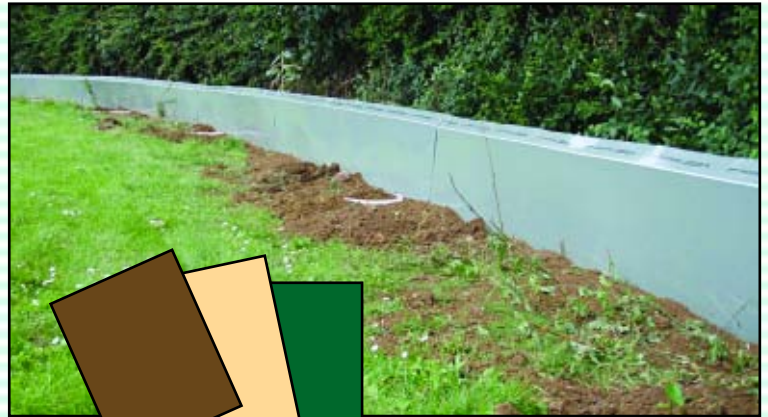

Recycled PP & HDPE Plastic Sheet for Fabrication

- → Our PP & HDPE sheet is much stiffer than alternative LDPE
- → Fully weldable & CNC workable
- → 100% recycled from high-grade material
  including Post Consumer HDPE Plastic Bottles, HDPE Carrier Bags, Post Industrial Scrap
- → Highly resistant to chemicals
- → Tough and durable
- → Over 30 years of proven success in recycled products

Centriforce are developing more and more “closed-loop” schemes with UK companies.

Why not turn your plastic waste into usable and sustainable product?

Range

Thickness	Up to 12mm
Size	2440 X 1220 (Bespoke Sizes Available)
Finish	Smooth or STOKBORD® Embossed

Our sheet can be supplied in different colours, with coloured films and company logos on if required.

Recycled HDPE sheet used for temporary fencing on a building site

Waitrose

“*Waitrose are working closely with Centriforce to produce quality, UK manufactured products from our plastic packaging waste. Together we are actively working towards closed-loop solutions.*”

Mike Walters - Recycling Manager, Waitrose